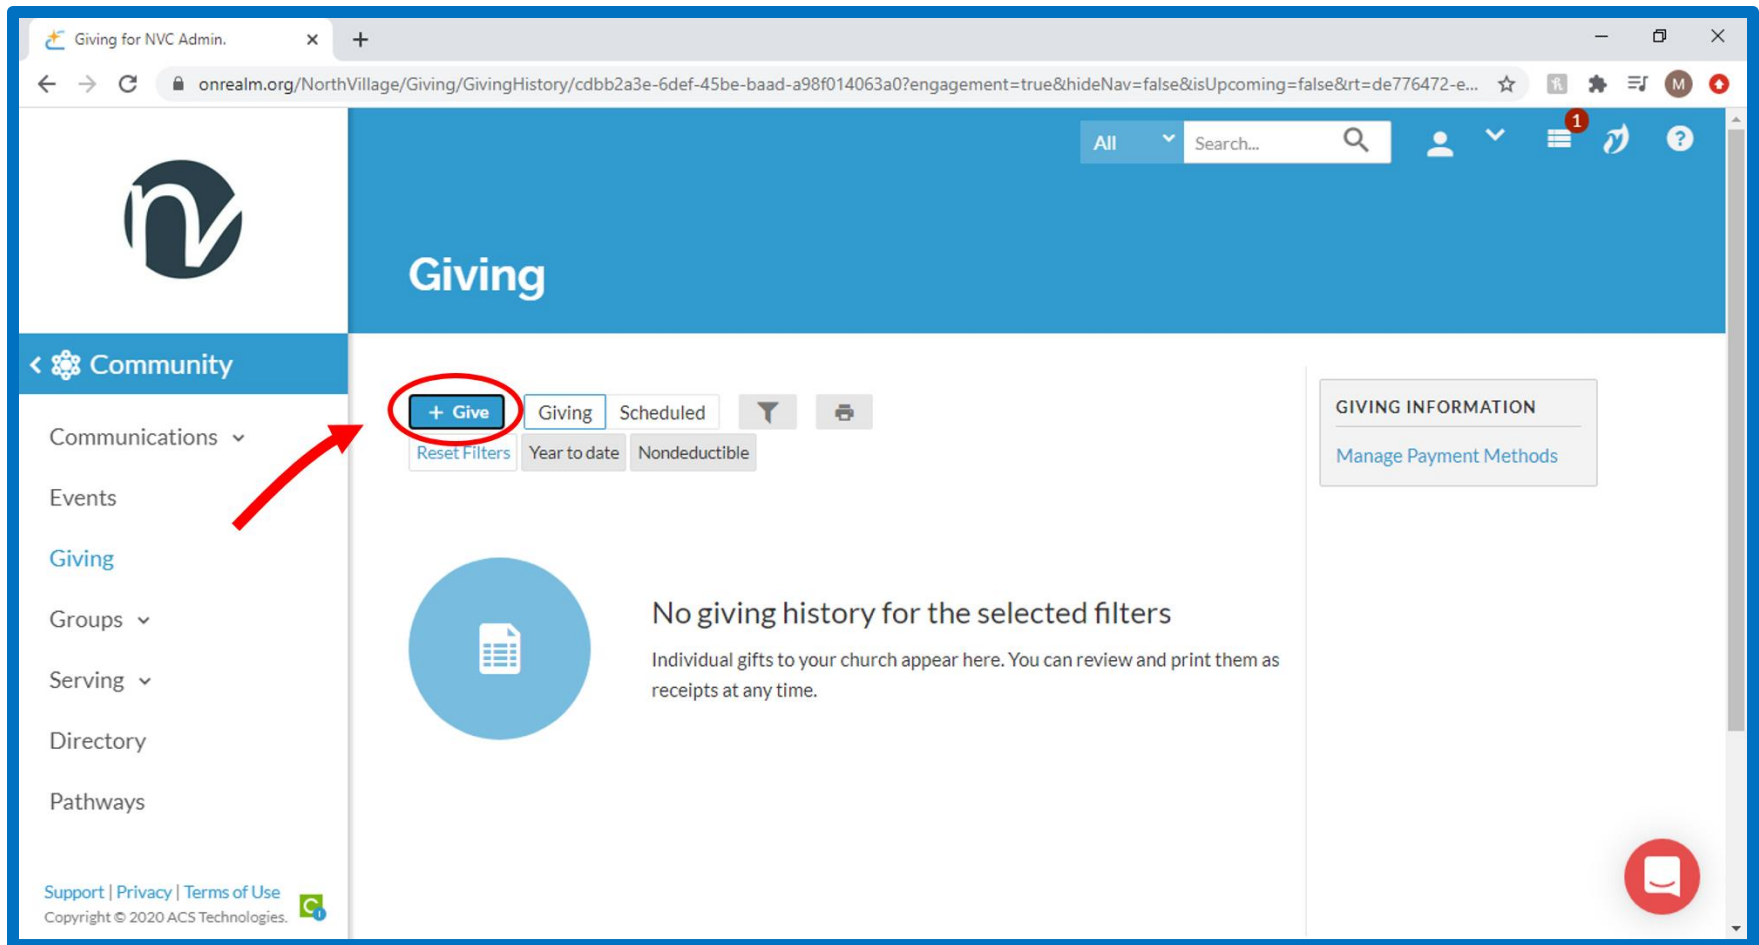

How to Give to the Building Fund on Realm

- Log into Realm by going to onrealm.org/northvillage
- Once you have signed in, navigate to the Giving tab on the left of your screen.

- Next, select the +Give button, as shown above.

- A small window will appear. Select the drop down menu to choose where to direct your gift.

- In the drop down menu, select Building Fund.

- Once you have selected the Building Fund, you can choose to give once or automatically give at regular time intervals.