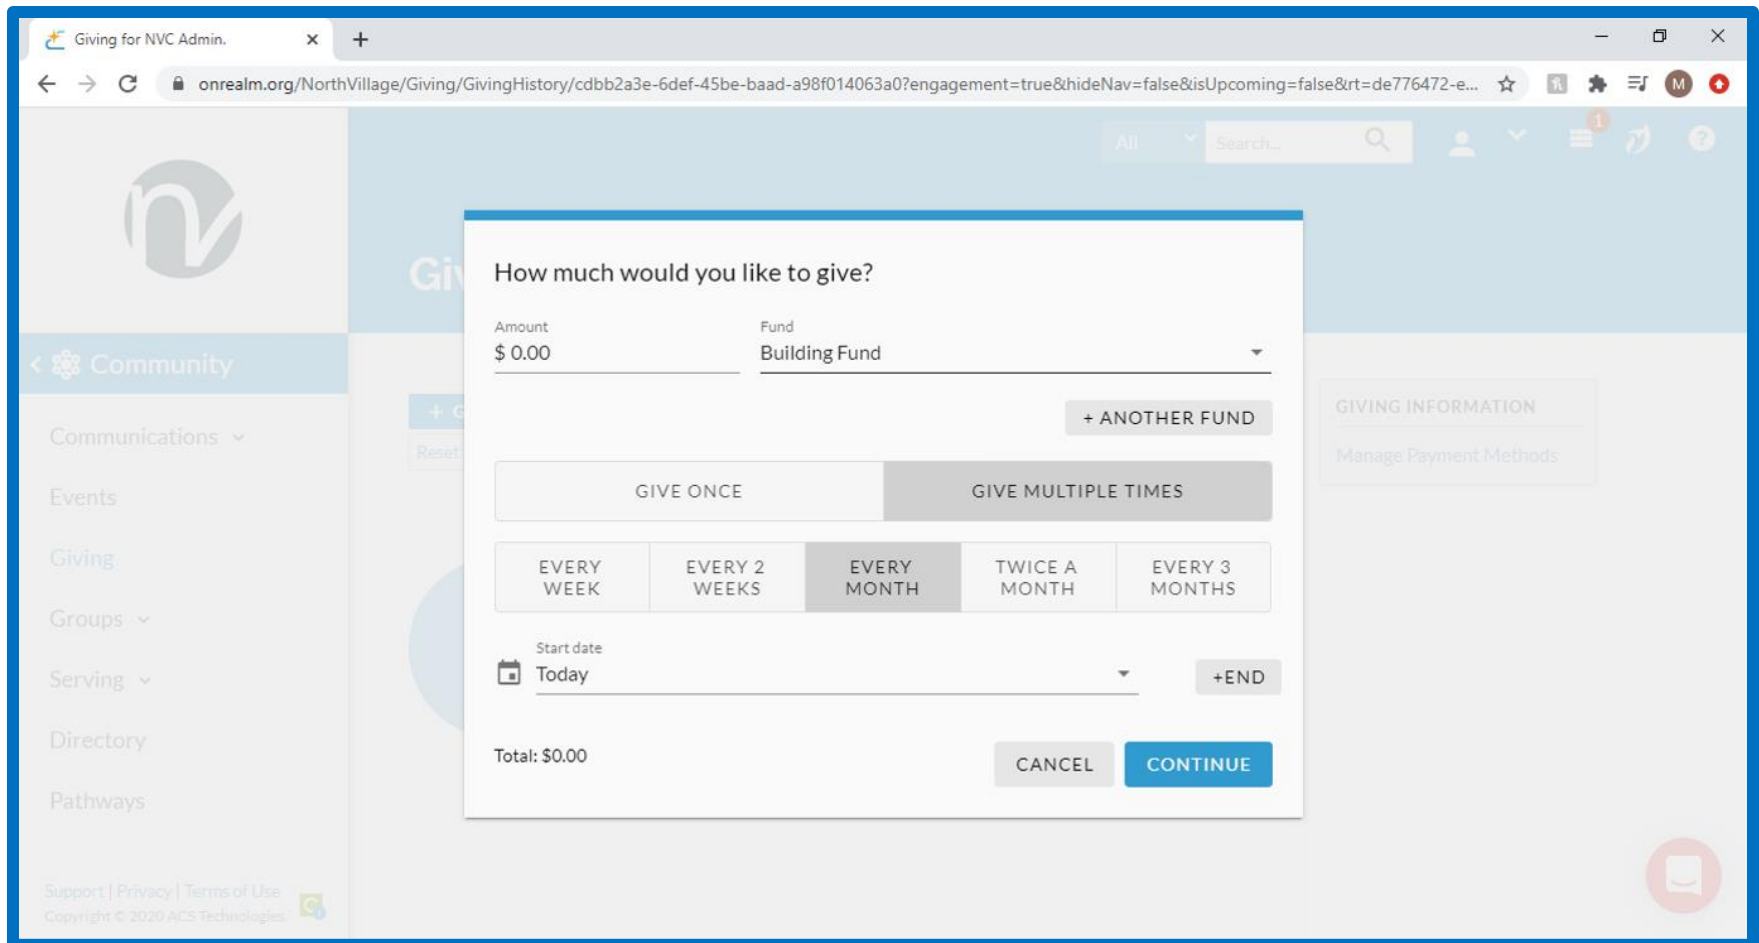

How to Give to the Building Fund on Realm

- Log into Realm by going to onrealm.org/northvillage
- Once you have signed in, navigate to the Giving tab on the left of your screen.

- Next, select the +Give button, as shown above.

- A small window will appear. Select the drop down menu to choose where to direct your gift.

- In the drop down menu, select Building Fund.

- Once you have selected the Building Fund, you can choose to give once or automatically give at regular time intervals.

- When you have selected your preferred option, click the CONTINUE button to set up payment information.

Thanks for your generosity!