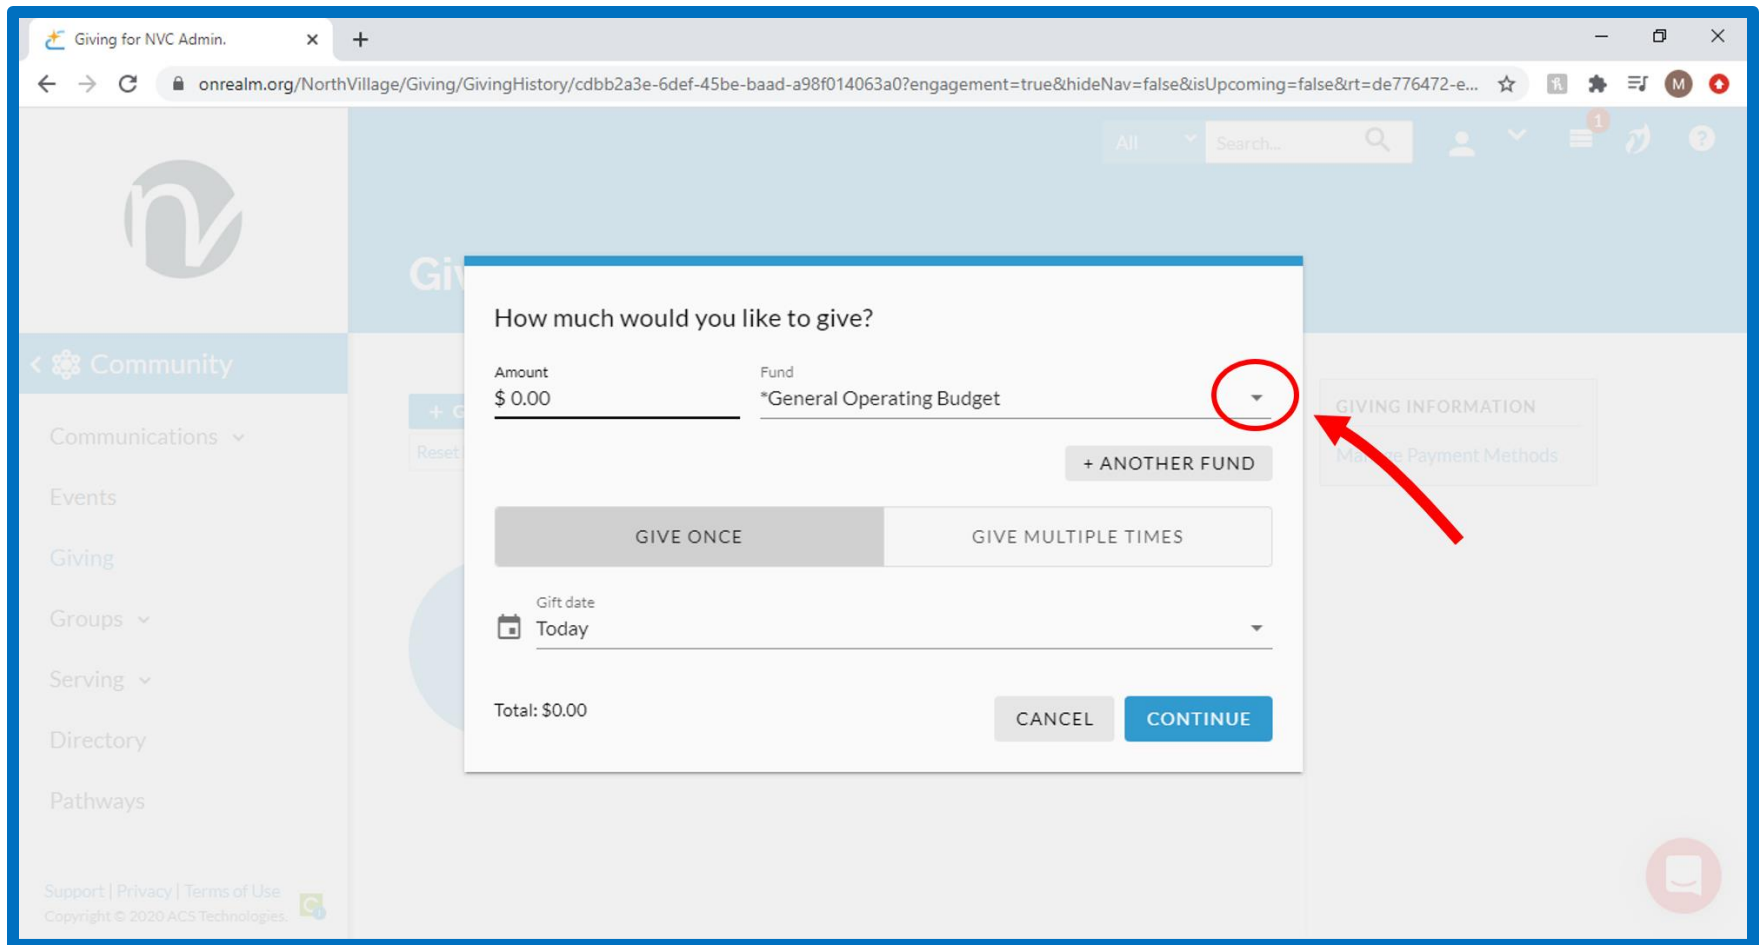

How to Give to the Building Fund on Realm

- Log into Realm by going to onrealm.org/northvillage
- Once you have signed in, navigate to the Giving tab on the left of your screen.

- Next, select the +Give button, as shown above.

- A small window will appear. Select the drop down menu to choose where to direct your gift.

- In the drop down menu, select Building Fund.

- Once you have selected the Building Fund, you can choose to give once or automatically give at regular time intervals.