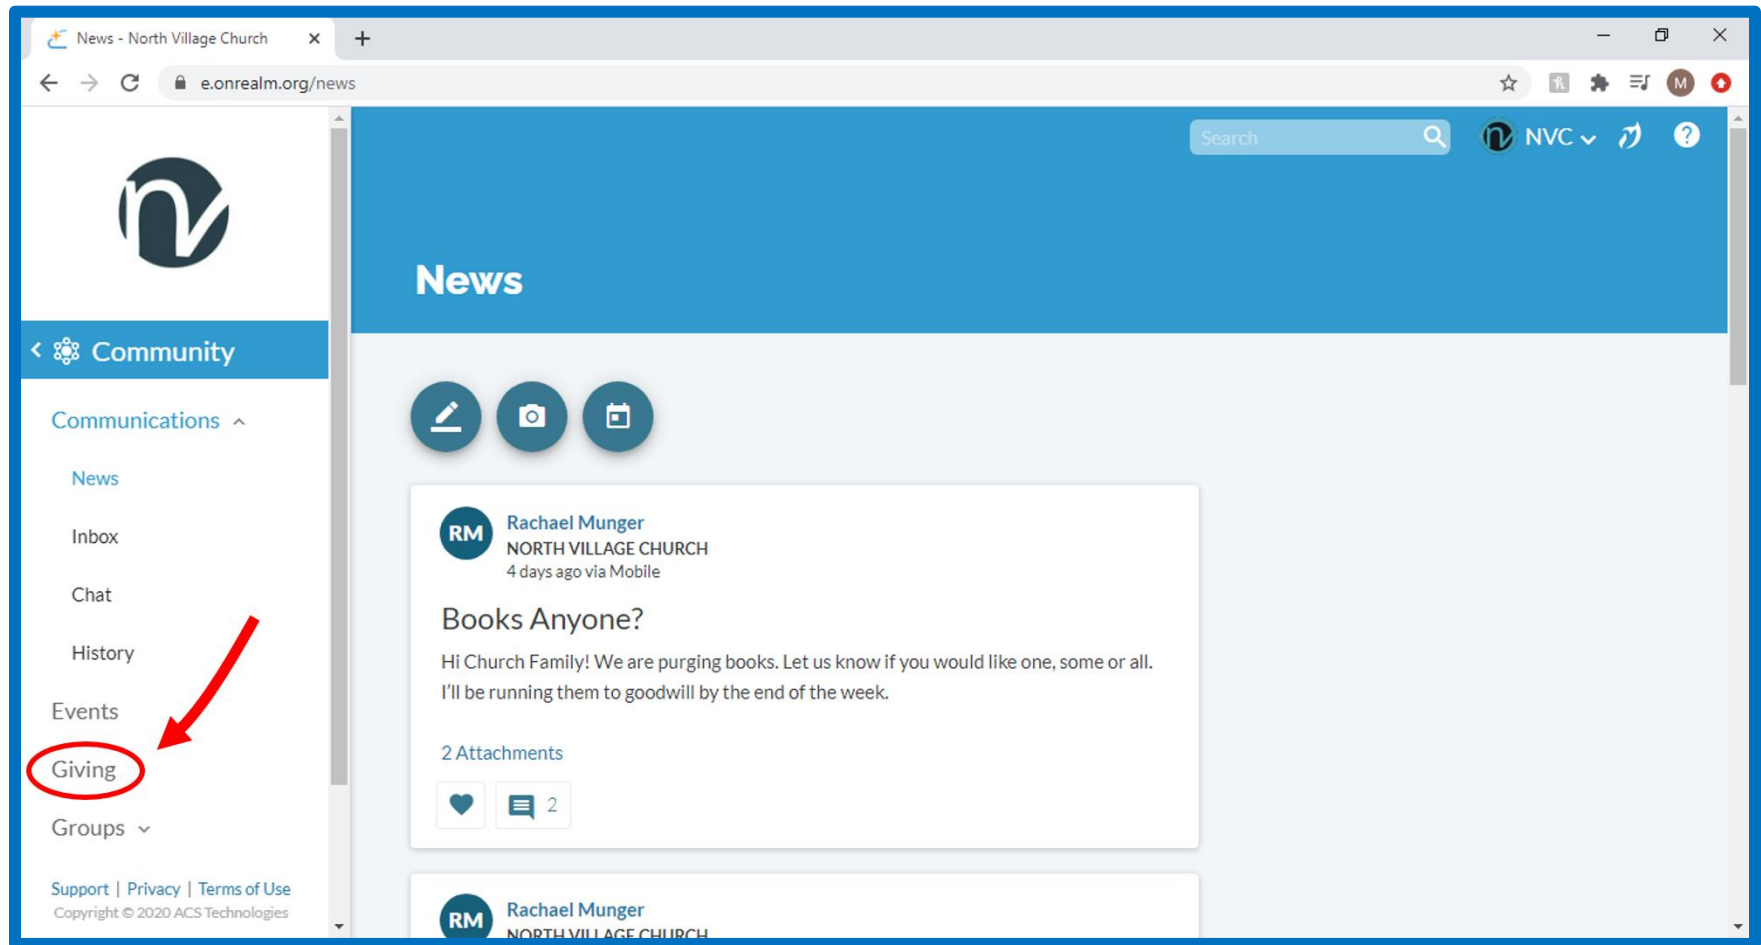

How to Give to the Building Fund on Realm

- Log into Realm by going to onrealm.org/northvillage
- Once you have signed in, navigate to the Giving tab on the left of your screen.