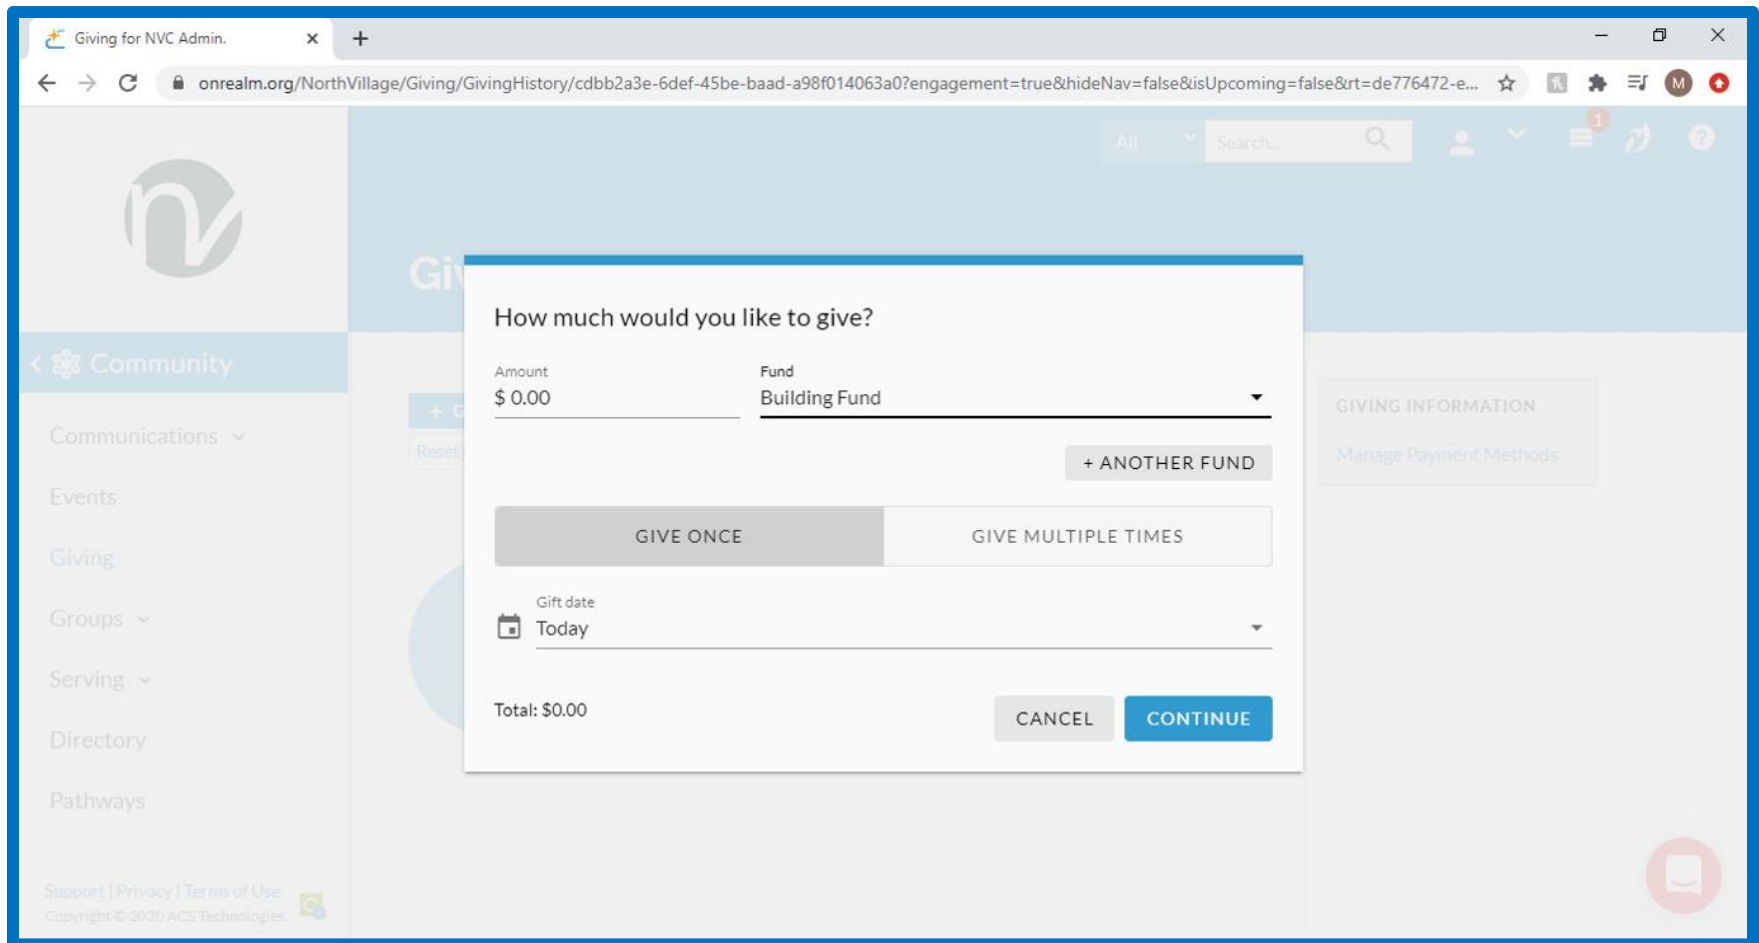

How to Give to the Building Fund on Realm

- Log into Realm by going to onrealm.org/northvillage
- Once you have signed in, navigate to the Giving tab on the left of your screen.

- Next, select the +Give button, as shown above.

- A small window will appear. Select the drop down menu to choose where to direct your gift.

- In the drop down menu, select Building Fund.

- Once you have selected the Building Fund, you can choose to give once or automatically give at regular time intervals.