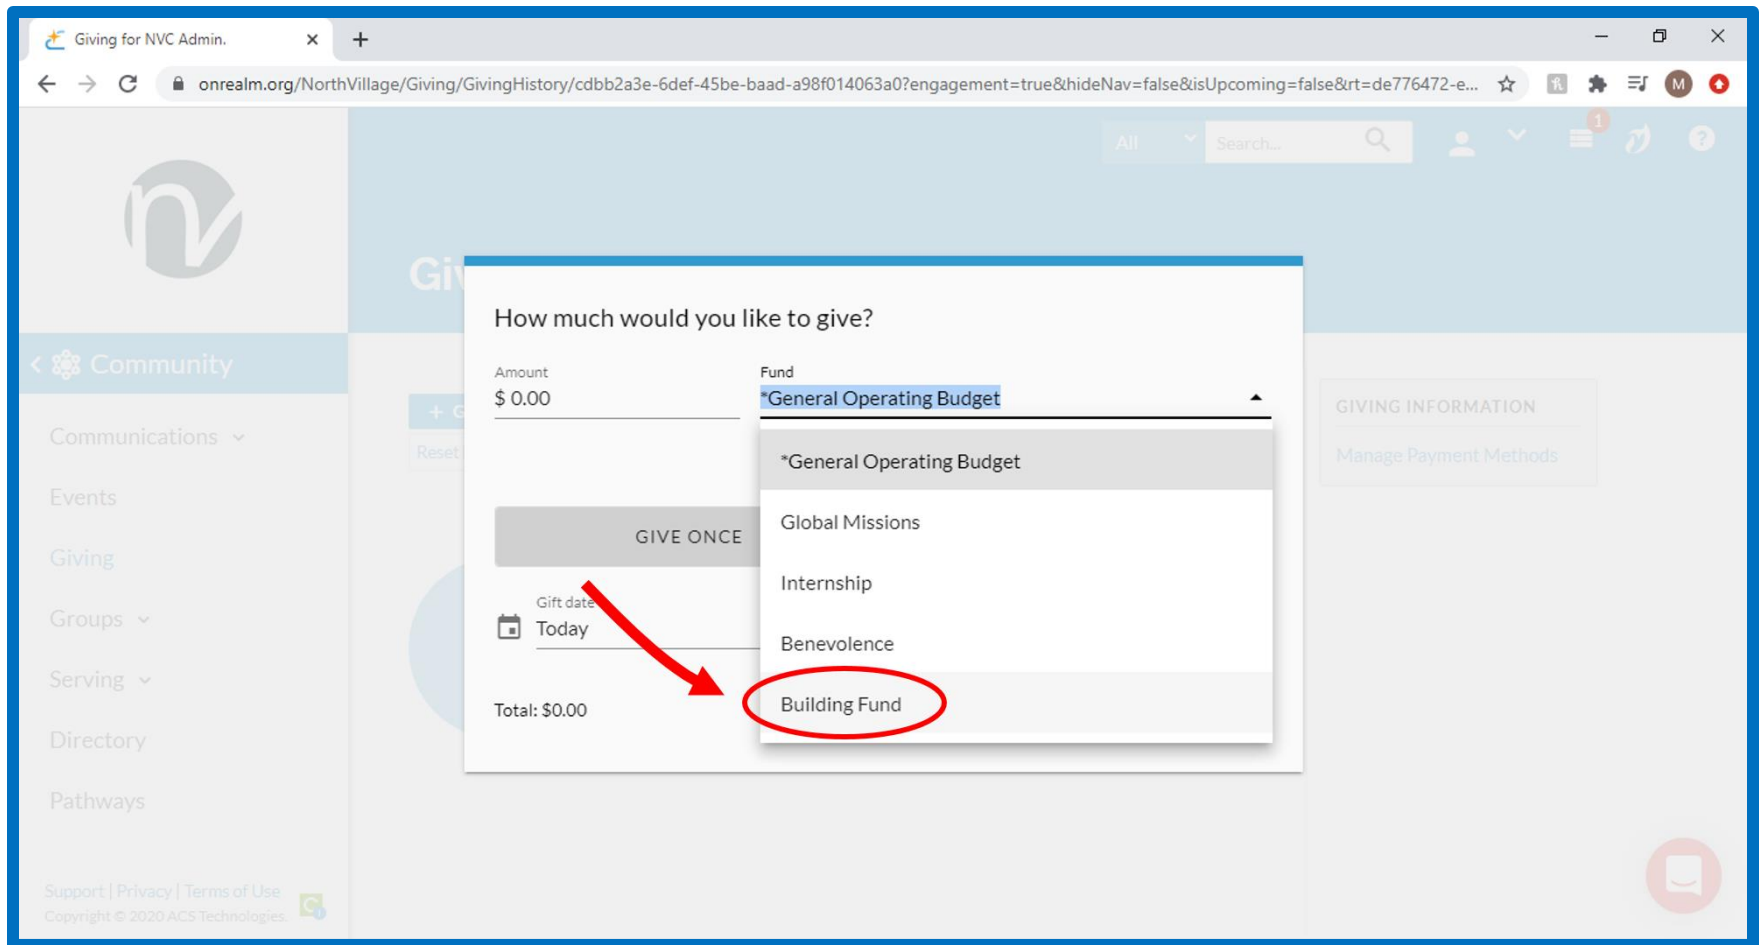

How to Give to the Building Fund on Realm

- Log into Realm by going to onrealm.org/northvillage
- Once you have signed in, navigate to the Giving tab on the left of your screen.

- Next, select the +Give button, as shown above.

- A small window will appear. Select the drop down menu to choose where to direct your gift.

- In the drop down menu, select Building Fund.

- Once you have selected the Building Fund, you can choose to give once or automatically give at regular time intervals.